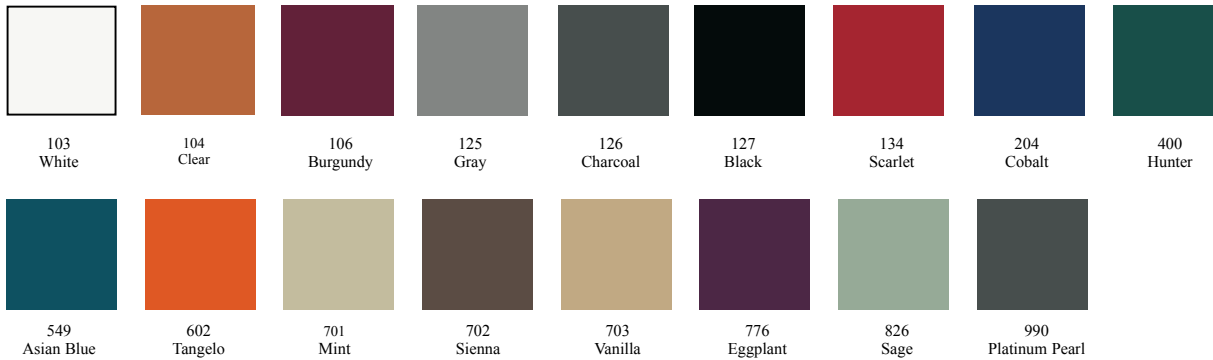

Morgan

With its clean lines and timeless appeal, the Morgan collection is fast becoming the new Gainey classic. It is available in eco-friendly ceramic only.

Ceramic

Part No.	OD	Top ID	Bottom ID	IH	Wt. lbs.	Saucer	Plexi
MG-08	7 3/4"	7"	3 1/2"	6 1/4"	4	SC-08	4"
MG-10	10"	9"	5 1/2"	7 1/2"	8	SC-10	6"
MG-12	12 1/2"	11 1/2"	7 1/4"	10"	14	SC-12	8"
MG-15	15"	14"	9 3/4"	10 1/2"	19	SC-12	10"
MG-18	17 3/4"	16 1/2"	12"	16"	33	SC-14	12"
MG-22	21"	19 3/4"	13 1/2"	18 3/4"	58	SC-16	14"

Gloss

Matte

Colors are represented as accurately as possible. Photographic procedures may have altered the colors and texture. Colors and images shown may vary from the actual product. For best results please contact your authorized Gainey Ceramics distributors.