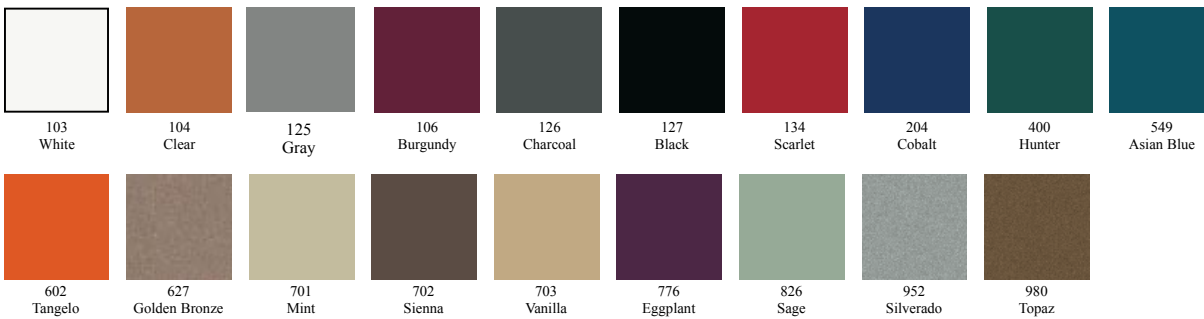

Mesa Bowl

With their classic silhouettes, the Mesa Bowl fits perfectly on table tops, stairs or anywhere you may need a bold splash of color. Offered in fiberglass only.

Mesa Bowl

Part No.	OD	Top ID	Bottom ID	IH	Wt. lbs.	Plexi
F-MB-16	16 1/4"	12"	10 1/2"	5 1/2"	3.25	8"

Standard Fiberglass Colors

Gloss

Matte

Colors are represented as accurately as possible. Photographic procedures may have altered the colors and texture. Colors and images shown may vary from the actual product. For best results please contact your authorized Gainey Ceramics distributors.