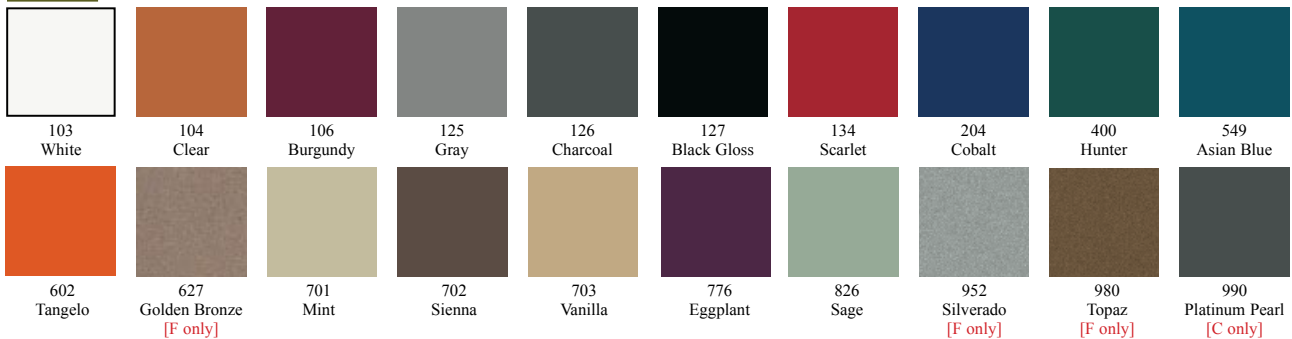

Ceramic

Part No.	OD	Top ID	Bottom ID	IH	Wt. lbs.	Saucer	Plexi
CB-08	9 1/4"	7 1/2"	6"	6 3/4"	7		6"
CB-10	11 1/2"	10"	8"	9 1/4"	13		7"
CB-12	13 1/2"	11 3/4"	9 1/2"	11 1/4"	21	SC-10	10"
CB-14	16"	13"	11 1/2"	14"	31	SC-12	12"
CB-16	19 1/2"	15 3/4"	13"	15 1/2"	42	SC-14	12"
CB-20	23 1/2"	20"	15 1/2"	18"	63	SC-18	14"
CB-24	26 3/4"	23 1/2"	17"	21"	106	SC-20	18"

*Requires special order.

Gloss

Matte